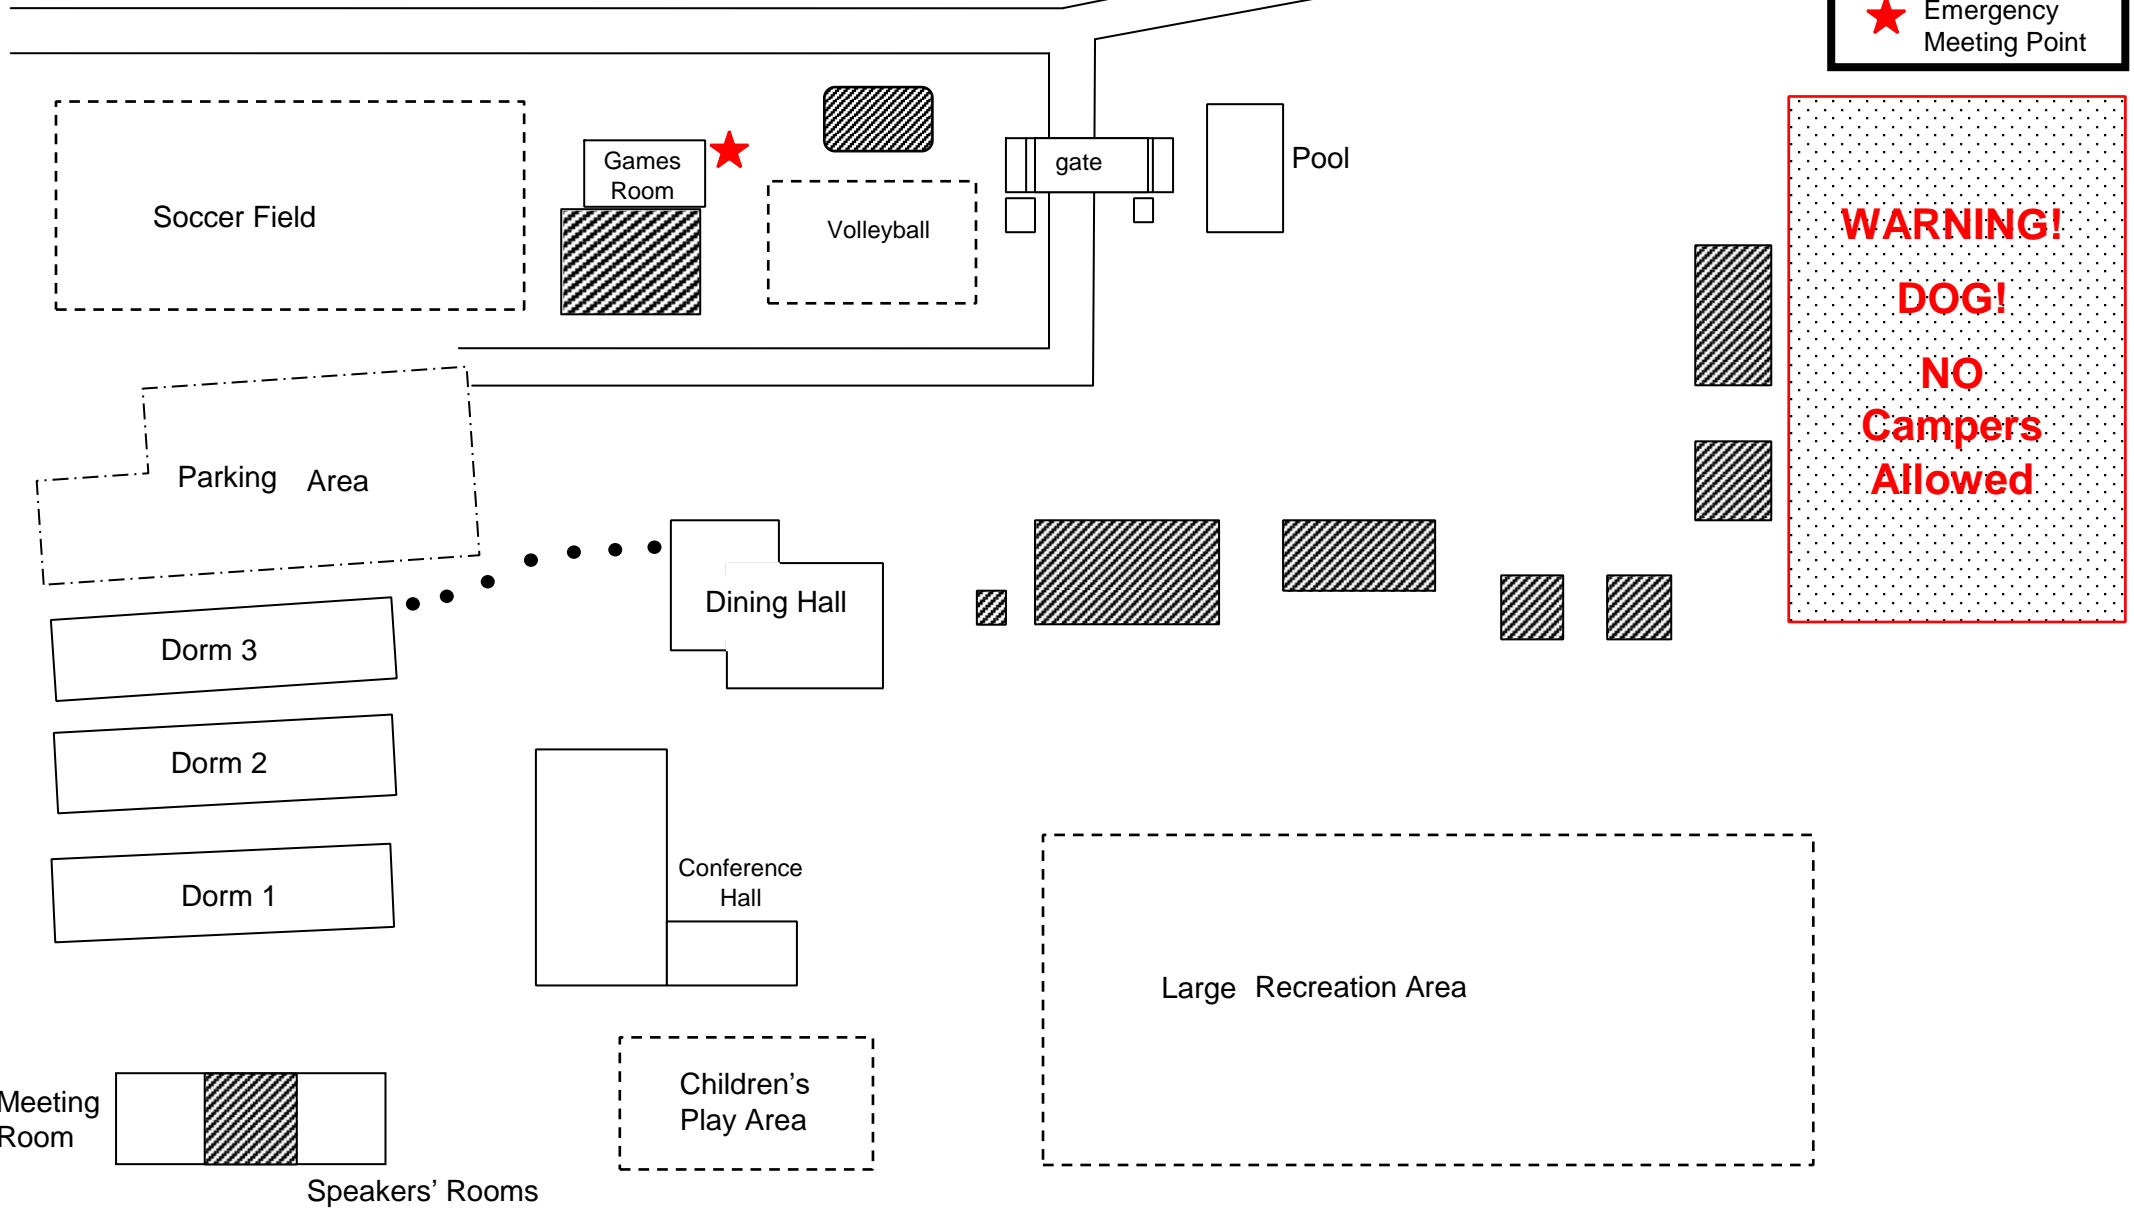

Accommodation (134 beds)

Dorm 1 ~ 7 rooms with 5-6 beds each
Dorm 2 ~ 7 rooms with 5-6 beds each
Dorm 3 ~ 9 en suite rooms with 5 beds each
Conference Ctr – 2 rooms with 4 beds each, 1 room with 3 beds

Map of Sunbury Grounds

-  DOG
-  Private Area
-  Recreation Area
-  Emergency Meeting Point

WARNING!
DOG!
NO Campers Allowed